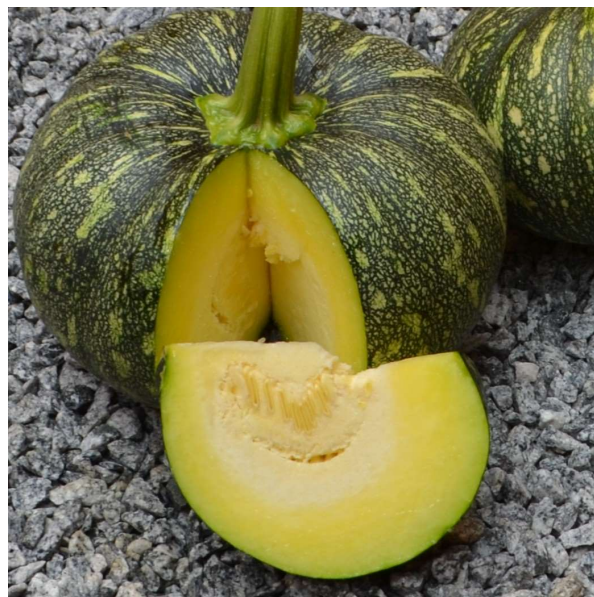

LUSIA (PU 1296) F1

- ❑ Early hybrid with good vigor
- ❑ Attractive fruits that weigh 2.5 to 3 Kilos
- ❑ High yield potential

Hybrid Pumpkin

LUSIA (PU 1296 F1)

LUSIA (PU 1296) is an extra early hybrid with good vigor and plant cover. Plants branch well to provide a good canopy. Medium sized fruits that weigh 2.5 to 3 kilos are attractive with mottled rind and good gloss. Flesh is thick.

PLANT TYPE									
Habit	Vine	Length	Long	Vigor	High	Branching	Medium	Canopy	Medium Dense
Stem Thickness	Thick	IN Length	Long	Days to 50% Flowering	30 to 34	Intensity of Female Flowers	Medium	F to M Ratio	Medium
LEAF TYPE									
Width	Medium	Color	Green	Marbling	High	Leaf insicion	Medium	Petiole Length	Long
FRUIT TYPE									
Fruit Shape	Flat round	Length / Height in Cms	15 to 18	Max Width / Dia in Cms	22 to 25	Average Weigh in Gms	2.5 to 3 Kilo	Base Color	Dark green
Motting Intensity	High	Motting Color	Light green	Peduncle Size / Length	Long	Firmness	Firm	Flesh Thickness	Thick
Flesh Color	Cream	Fruit Maturity	Late	Shelf Life	Good	Disease Tol / Res	0		
YIELD									
Precocity	Early	Bearing	High	Yield Potential	High	Remarks	0		