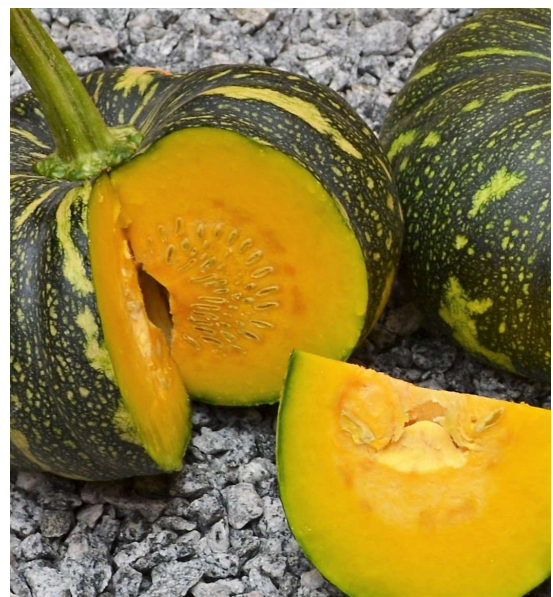

**CELOSIA (PMO 1722 F1)**

- ❑ Vigorous plants with good plant cover
- ❑ Small size fruits weighing 1.6 to 1.8 kilos
- ❑ Thick flesh with attractive orange color
- ❑ High yield potential

## Hybrid Pumpkin CELOSIA (PMO 1722) F1

Vigorous hybrid with good canopy cover produces abundant yields of medium to small sized fruits that weigh 1.6 to 1.8 kilos. Attractive mottled fruits have good shine. Thick flesh has very nice orange color.

PLANT TYPE									
Habit	Vine	Length	Very long	Vigor	Very high	Branching	High	Canopy	Dense
Stem Thickness	Thick	IN Length	Long	Days to 50% Flowering	30 to 34	Intensity of Female Flowers	Medium	F to M Ratio	Medium
LEAF TYPE									
Width	Small	Color	Dark green	Marbling	Medium	Leaf insicion	Shallow	Petiole Length	Long
FRUIT TYPE									
Fruit Shape	Flat round	Length / Height in Cms	15 to 18	Max Width / Dia in Cms	20 to 22	Average Weigh in Gms	1750	Base Color	Dark green
Mottling Intensity	High	Mottling Color	Light green	Peduncle Size/Length	Long	Firmness	Firm	Flesh Thickness	Thick
Flesh Color	Orange	Fruit Maturity	Medium	Shelf Life	Good	Disease Tol / Res			
YIELD									
Precocity	Early	Bearing	High	Yield Potential	High	Remarks			